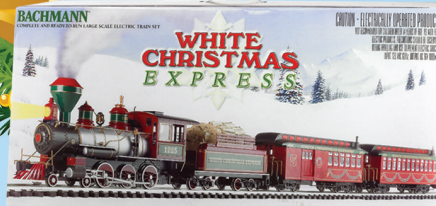

**Large  
SCALE**

**White Christmas® Express**  
Item No. 90076  
MSRP \$539.00

**Night Before Christmas™**  
Item No. 90037  
MSRP \$495.00

**Thomas' Christmas Delivery**  
Item No. 90087  
MSRP \$539.00

# GET YOUR CHRISTMAS ROCKING AND ROLLING

Bachmann's three festive holiday sets are ready to rock around your Christmas tree. You can also add a merry touch to your favorite train with the new Christmas Hopper and rolling stock including more Hoppers, Box Cars, and Tank Cars. Visit your favorite hobby dealer to make sure your Christmas is ready to rock and roll!